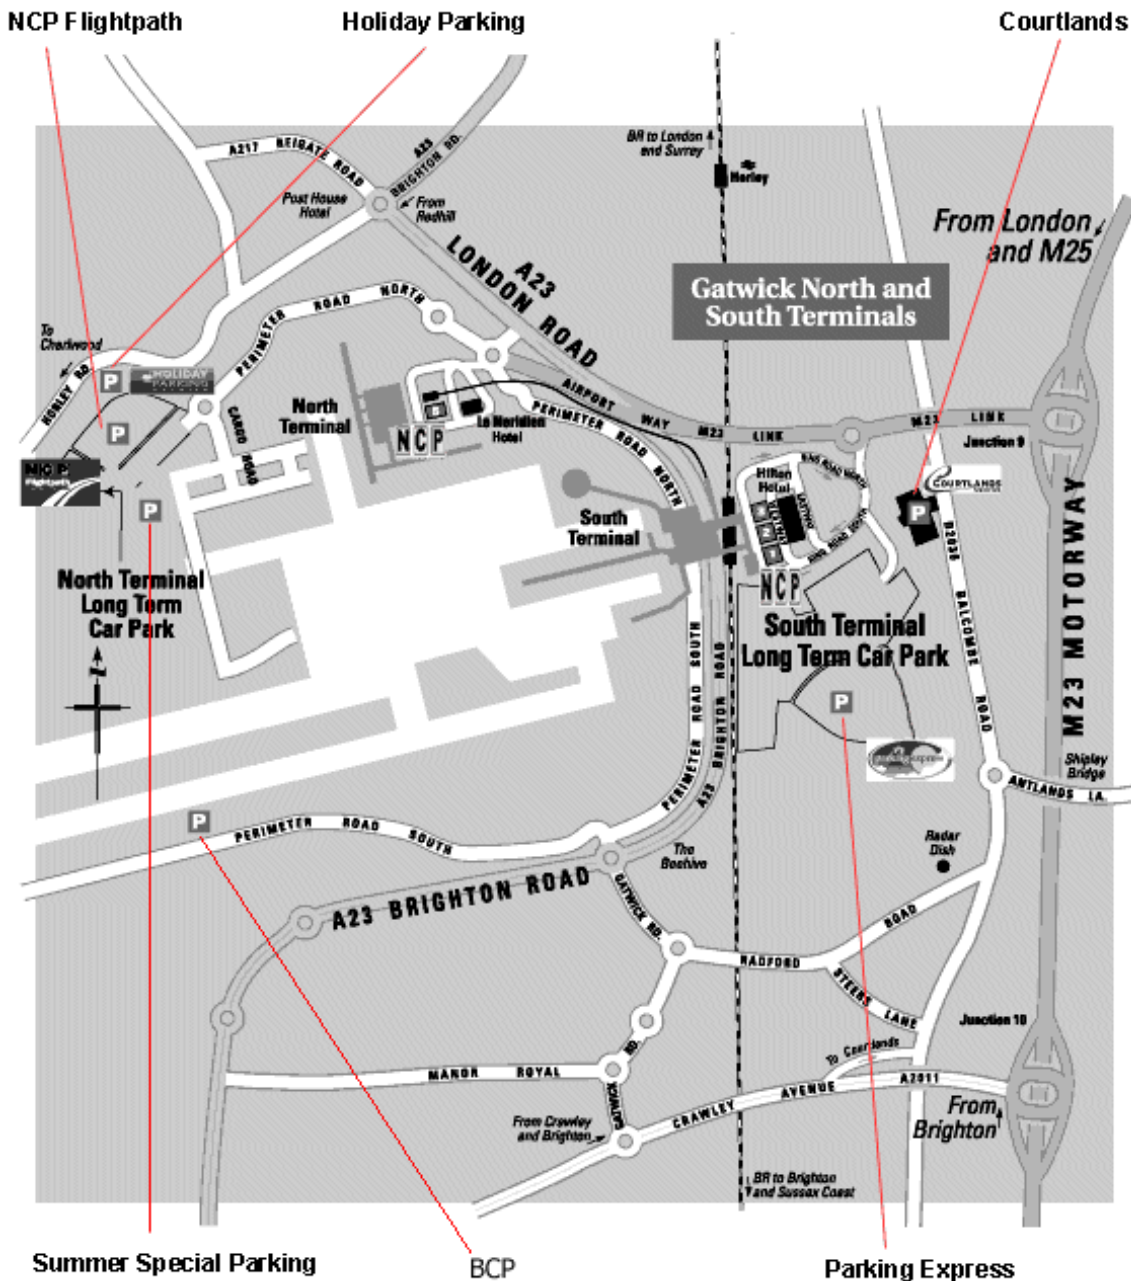

Gatwick Car Park Map

Driving to Gatwick Airport

Driving to Gatwick airport is fairly easy. Coming from the south, take exit 10 off the M23 motorway. Travelling from the north take exit 9 off the M23. The airport terminals and car parks are well sign posted.

It may well be worth checking the following Highways Agency websites before you set out to the airport to check on the **traffic updates** for your route. The TrafficMap site has real time traffic information, whereas the highways website has a future traffic, forecaster service.

Highways Agency - <http://www.highways.gov.uk/trafficinfo/> or <http://www.trafficmap.co.uk/>

Many cars now have RDS radios fitted. These radios are able to automatically receive local travel updates while on the road. These updates are available on the FM frequency. To ensure that you receive these updates make sure that your radio has the TA, TP or TI switched on. These are abbreviations for the travel announcement feature on various radios.

When heading for the M23 area the **local radio stations** to tune into are **Wave 105** (105.2 Solent), (105.8 Poole) and **Vibe FM** 107.7 (Peterborough), 105.6 (Cambridgeshire), 106.1 (Norfolk) and 106.4 (Suffolk).